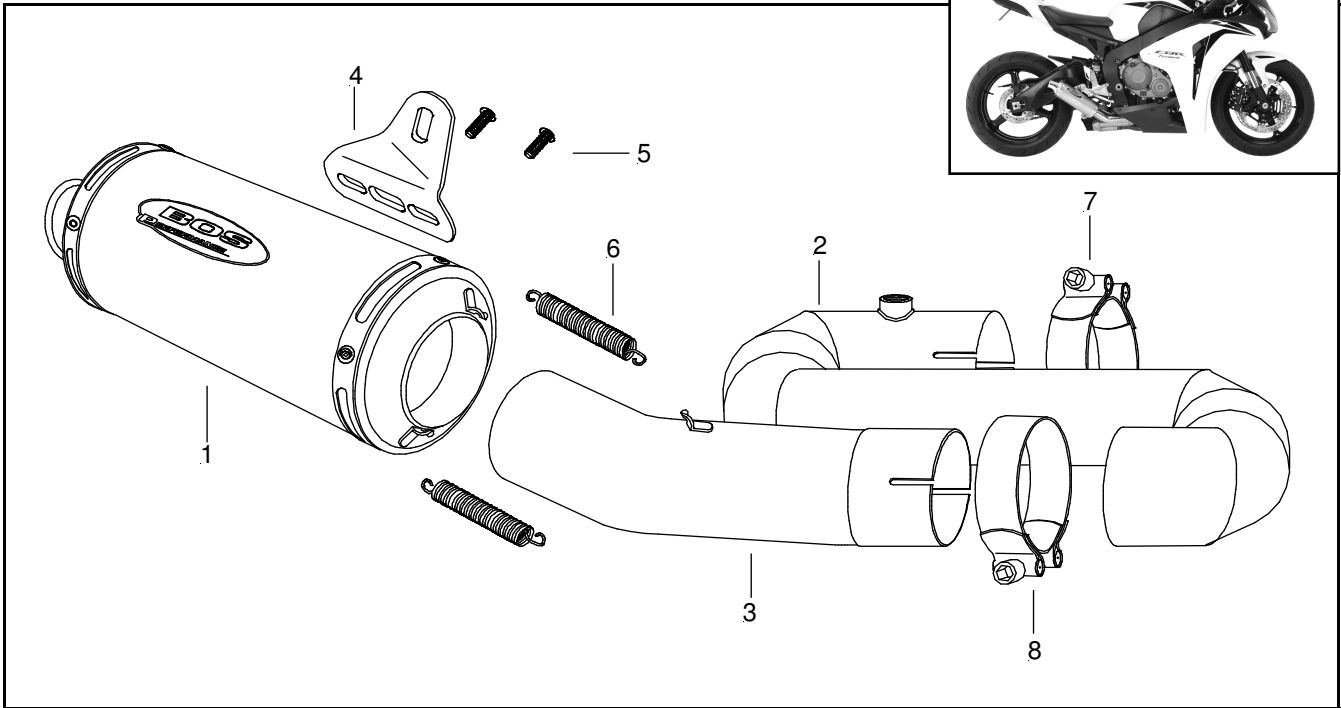

HONDA

CBR1000RR

BOS OVAL SLIP-ON 2008 AND UP

Pos	Qty	Description	Part No.
1	1	Muffler stainless	299809
1	1	Muffler carbon	299810
2	1	Adaptor	298804
3	1	Adaptor	298805
Mounting kit :			280804
4	1	Mounting bracket	227803
5	2	Bolt M6 x 16	408078
6	2	Spring	405001
7	1	Clamp 51	290051
8	1	Clamp 54	290054

Order number
0800210S - Stainless
0800210C - Carbon

Weight

Original:	6.2 kg
Bos:	2.5 kg

Noiselevel @ 6000 RPM

Original:	specified	99.0 dB(A)
	measured	97.2dB(A)
Bos:	dB eater	101.2 dB(A)
	open	103.5 dB(A)